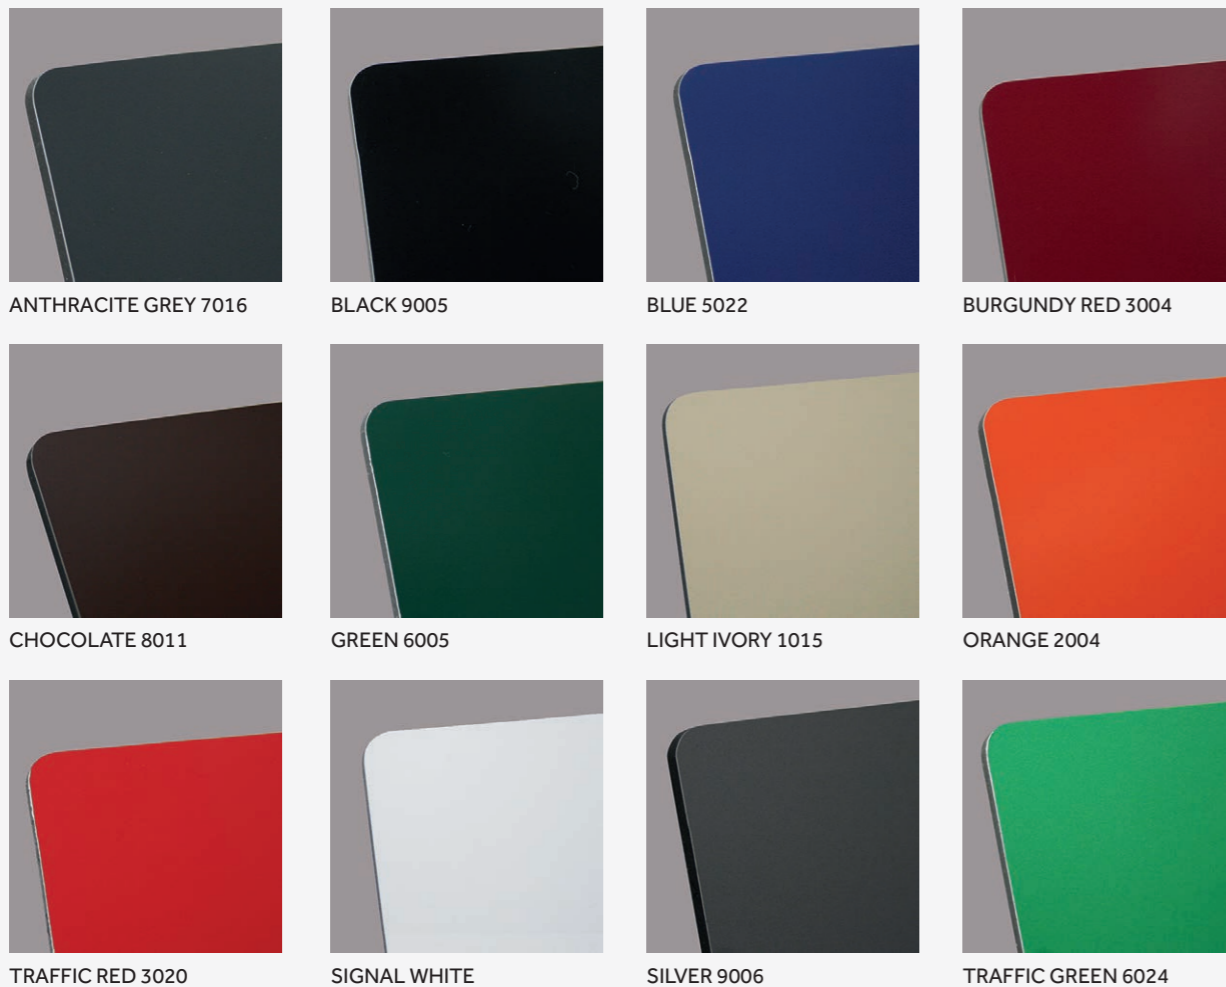

PERSPEX® METALLICS

Our selection of Perspex® Metallic colours offer alternatives to metal with the fabrication benefits of cast acrylic. Please contact your local branch for stock availability. Standard sheet size 2030 x 1540 3mm.

ALUMINIUM 9870

ANTIQUÉ GOLD 9625

GOLD 9918

PEARL 9809

TITANIUM 9874

COPPER 9627

THERE'S MORE

We stock a large range of alternative coloured materials to create stunning vibrant projects.

Alupanel colours are available in a 3mm thickness and sheet sizes 2440mm x 1200mm & 3050mm x 1500mm.

ALUPANEL® COLOURS

TRAFFIC GREY 7042 ULTRAMARINE BLUE 5002 YELLOW 1023

ALUPANEL® BRUSHED METAL

BRUSHED ALUMINIUM BRUSHED BLACK BRUSHED BRONZE BRUSHED COPPER